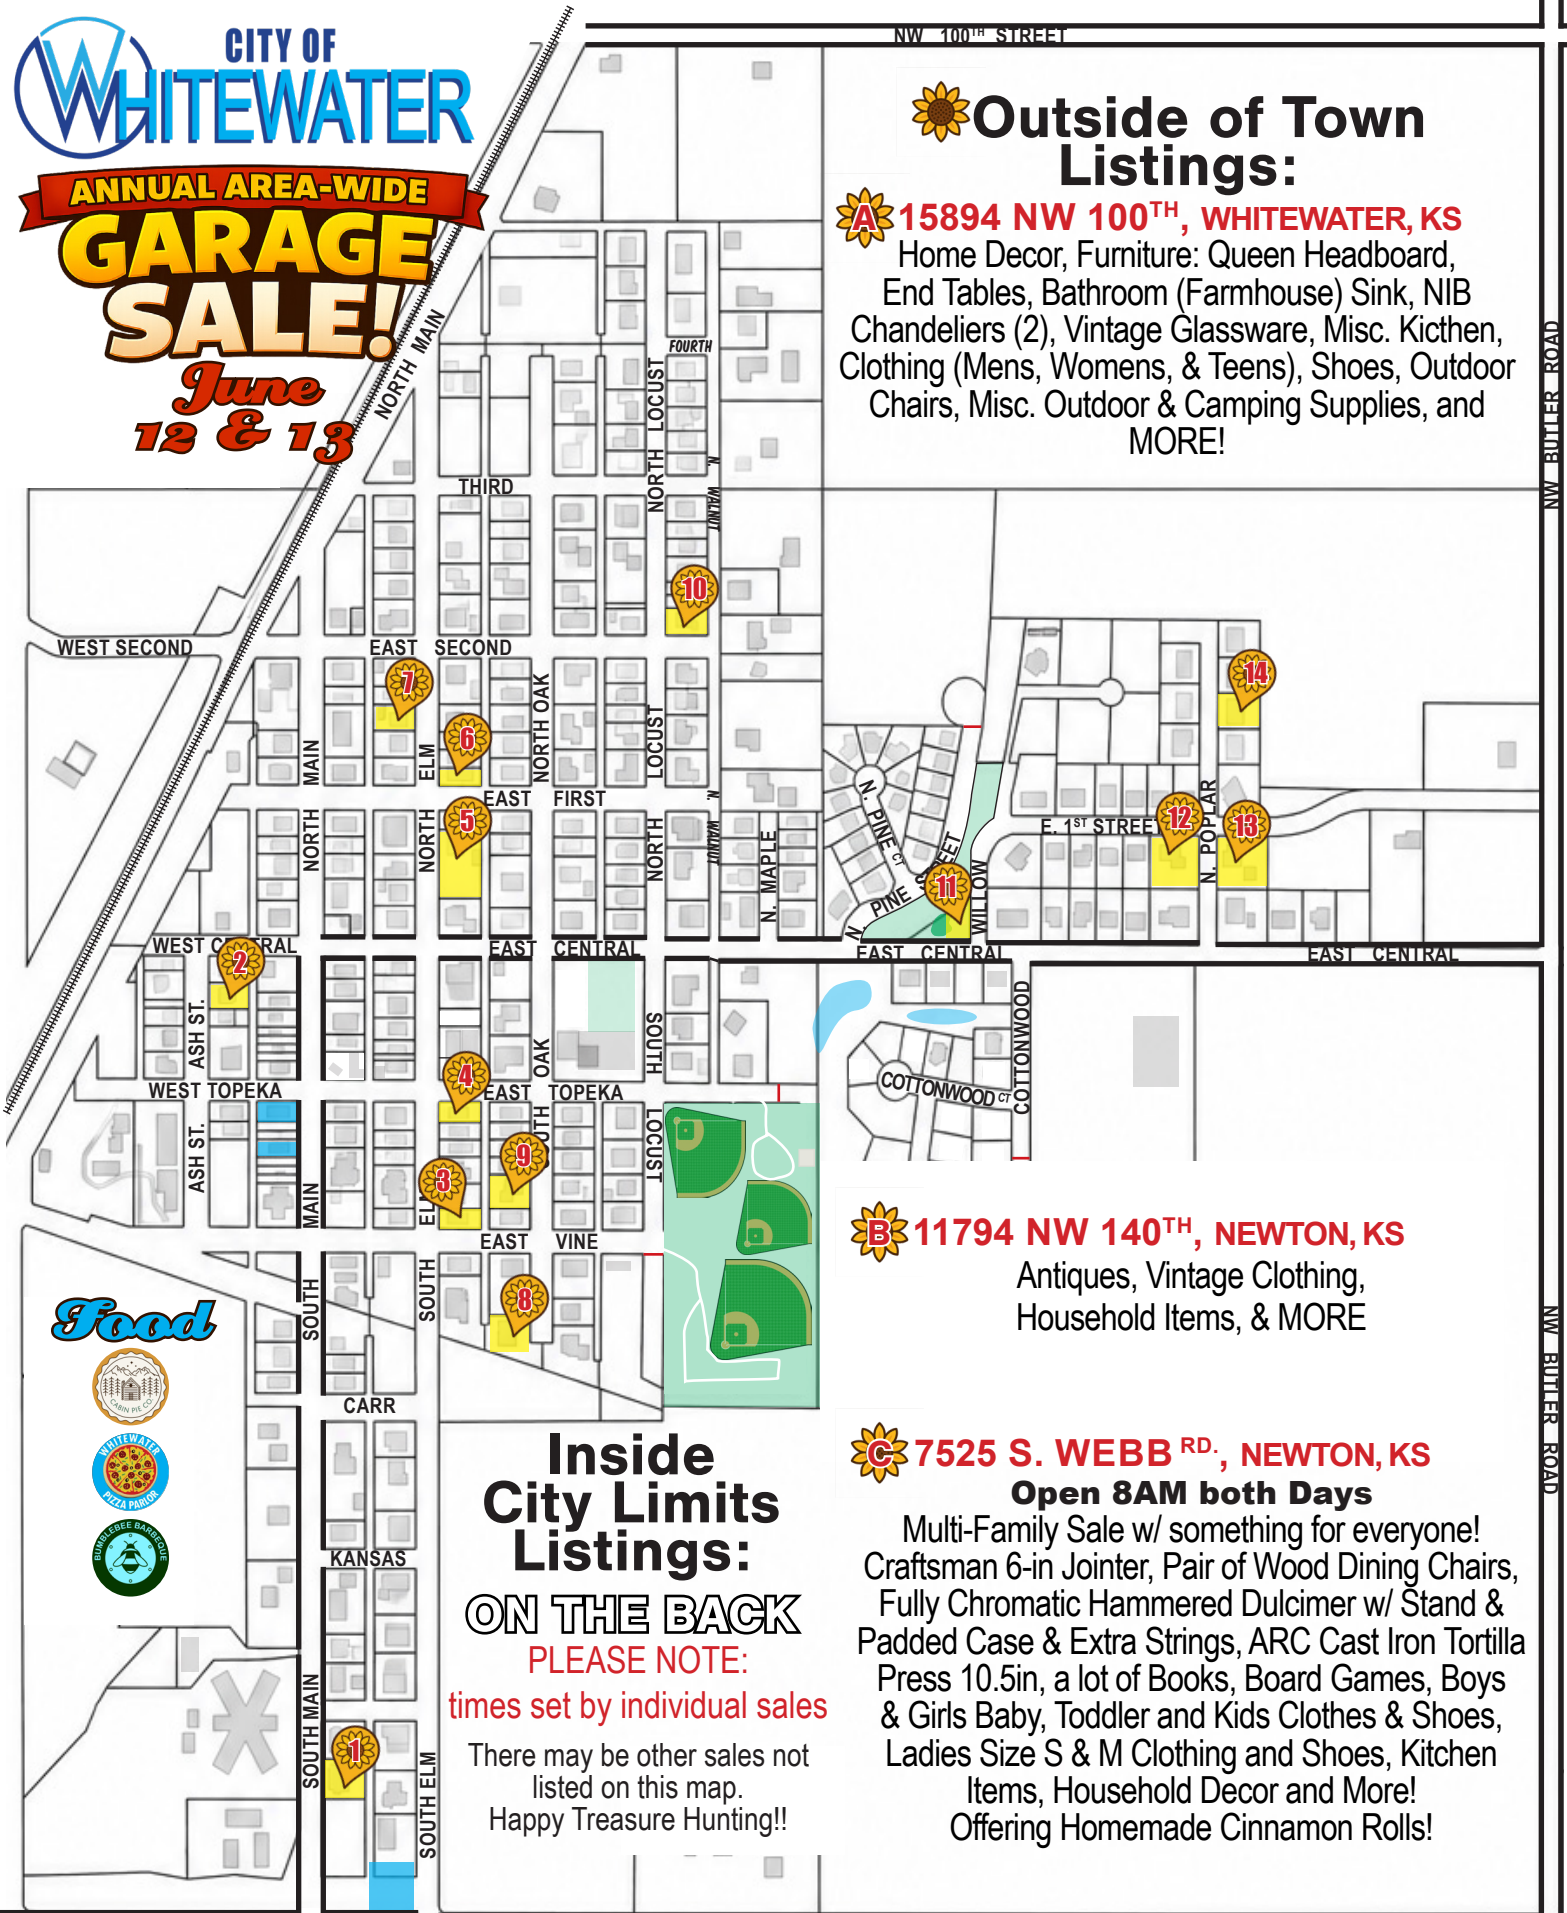

CITY OF

WHITEWATER

ANNUAL AREA-WIDE

GARAGE SALE!

June 12 & 13

Outside of Town Listings:

A 15894 NW 100TH, WHITEWATER, KS
 Home Decor, Furniture: Queen Headboard, End Tables, Bathroom (Farmhouse) Sink, NIB Chandeliers (2), Vintage Glassware, Misc. Kitchen, Clothing (Mens, Womens, & Teens), Shoes, Outdoor Chairs, Misc. Outdoor & Camping Supplies, and MORE!

B 11794 NW 140TH, NEWTON, KS
 Antiques, Vintage Clothing, Household Items, & MORE

C 7525 S. WEBB RD., NEWTON, KS
Open 8AM both Days
 Multi-Family Sale w/ something for everyone!
 Craftsman 6-in Jointer, Pair of Wood Dining Chairs, Fully Chromatic Hammered Dulcimer w/ Stand & Padded Case & Extra Strings, ARC Cast Iron Tortilla Press 10.5in, a lot of Books, Board Games, Boys & Girls Baby, Toddler and Kids Clothes & Shoes, Ladies Size S & M Clothing and Shoes, Kitchen Items, Household Decor and More!
 Offering Homemade Cinnamon Rolls!

Inside City Limits Listings:

ON THE BACK

PLEASE NOTE:

times set by individual sales

There may be other sales not listed on this map. Happy Treasure Hunting!!

Food

NW BUTLER ROAD

Food: